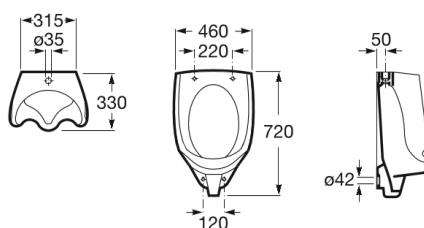

MURAL

Urinal with top inlet

DIMENSIONS

Length	460 mm
Width	330 mm
Height	720 mm

COLOURS AND FINISHES

00 White

TECHNICAL DRAWINGS

FEATURES

Ceramic urinal with top inlet. Includes fixing kit, sleeve, and cleaning plug. Trap not included.

Fixing kit: Included

Incompatible with cover

Recommended for public spaces

Water inlet position: External vertical

Self-closing wall-mounted one-water angle shut-off cock for urinal

5A9277C00

Comfort - Wall-mounted 1/2" urinal flush valve with push-button

5A9177C00

Mural

A design where privacy and sobriety join forces to create a functional and extremely comfortable piece. With this series, simplicity takes us away to a perfectly designed space in a robust piece.